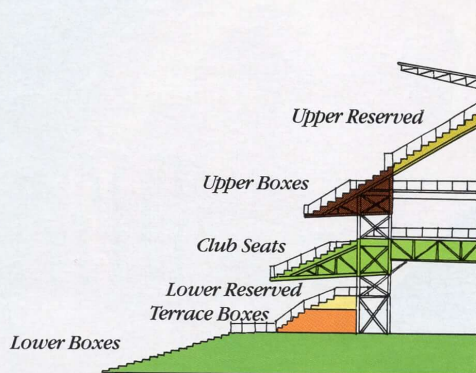

INSIDERS' GUIDE TO ORIOLE PARK

1992 TICKET PRICES

Club Seats	\$18.00
Lower Boxes	13.00
Terrace Boxes	12.00
Upper Boxes	10.00
Upper Reserved	8.00
Lower Reserved	8.00
General Admission	4.75
Bleacher Seats	4.00
G.A. Children (12 & Under)*	1.00
G.A. Senior Citizens*	1.00

*Selected dates only, subject to availability

B & O W A R E H O U S E