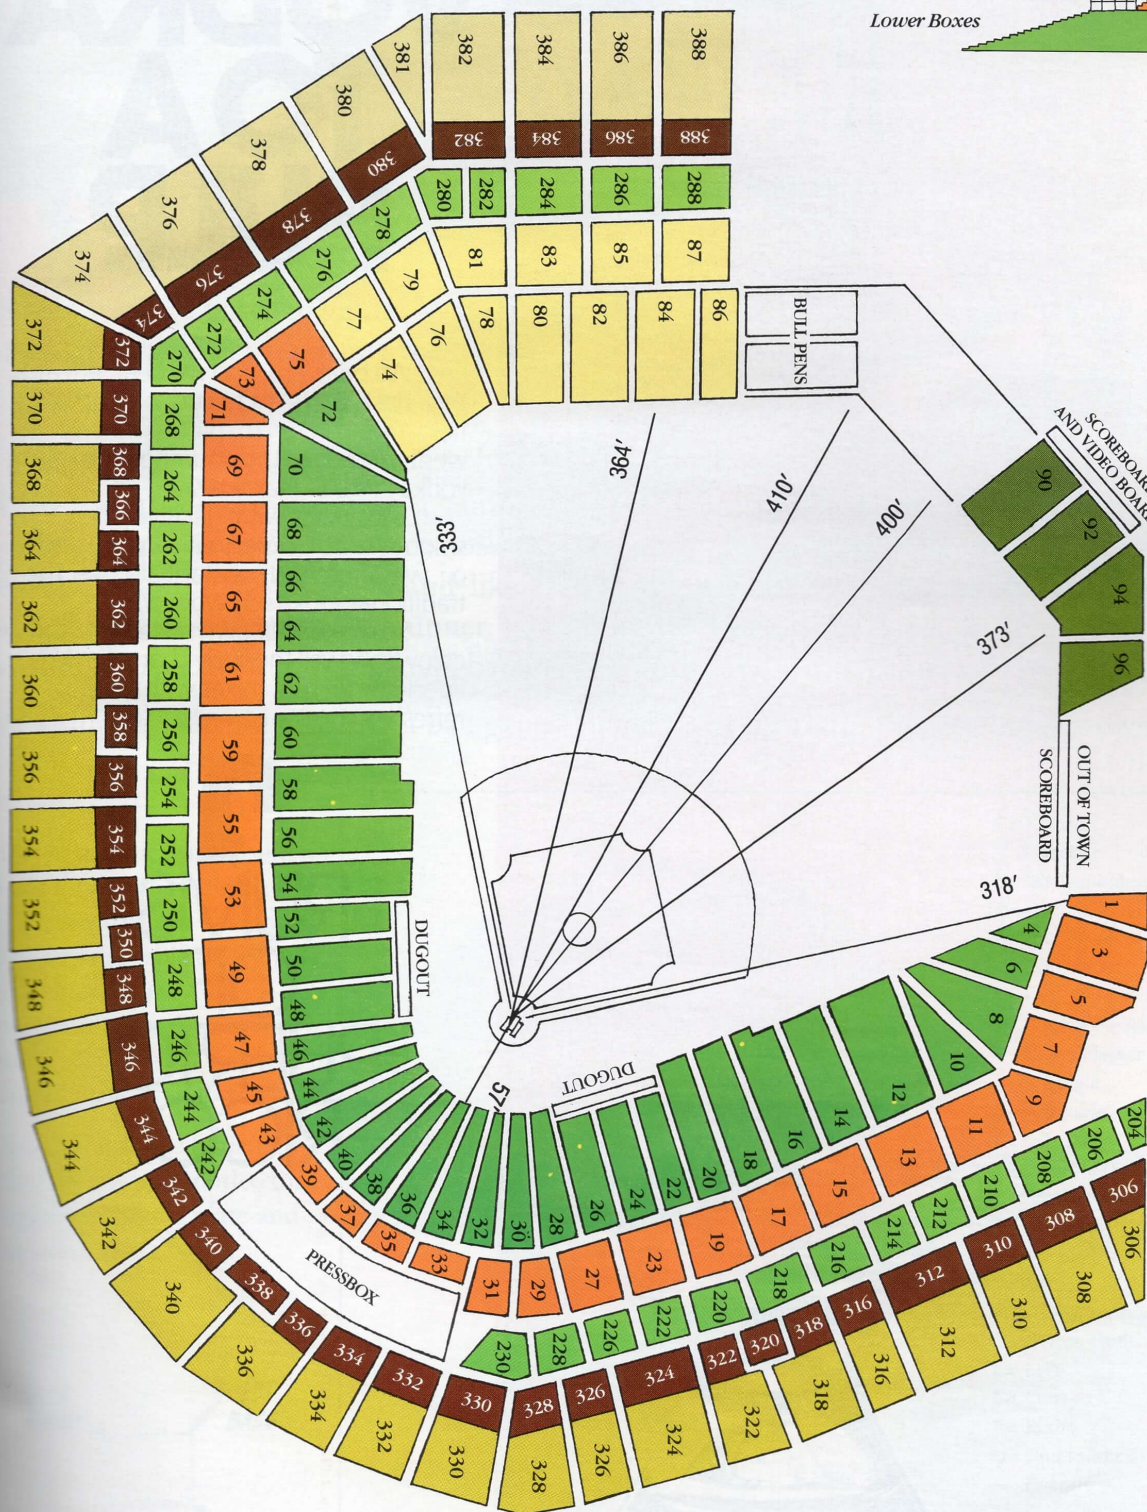

INSIDERS' GUIDE TO ORIOLE PARK

1992 TICKET PRICES

Club Seats	\$18.00
Lower Boxes	13.00
Terrace Boxes	12.00
Upper Boxes	10.00
Upper Reserved	8.00
Lower Reserved	8.00
General Admission	4.75
Bleacher Seats	4.00
G.A. Children (12 & Under)*	1.00
G.A. Senior Citizens*	1.00

*Selected dates only, subject to availability

B & O W A R E H O U S E